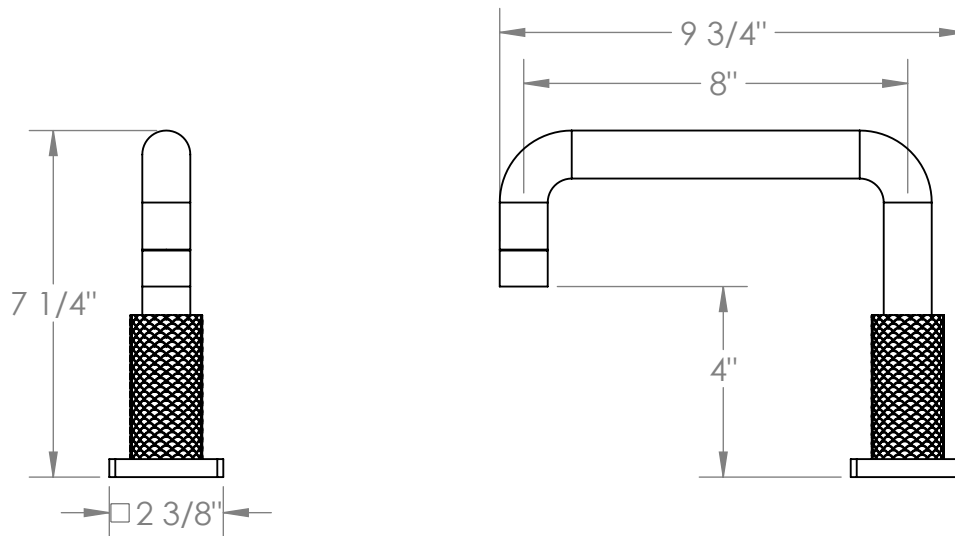

71-DS-LLO6

Deck Mounted Bath Spout

Meets the applicable requirements of ASME A112.18.1-2005/CSA B125.1-05, entitled "Plumbing Supply Fittings"

71-DS-LLD4
Deck Mounted Bath Spout

Meets the applicable requirements of ASME A112.18.1-2005/CSA B125.1-05, entitled "Plumbing Supply Fittings"

71-DS-LLP5
Deck Mounted Bath Spout

Meets the applicable requirements of ASME A112.18.1-2005/CSA B125.1-05, entitled "Plumbing Supply Fittings"