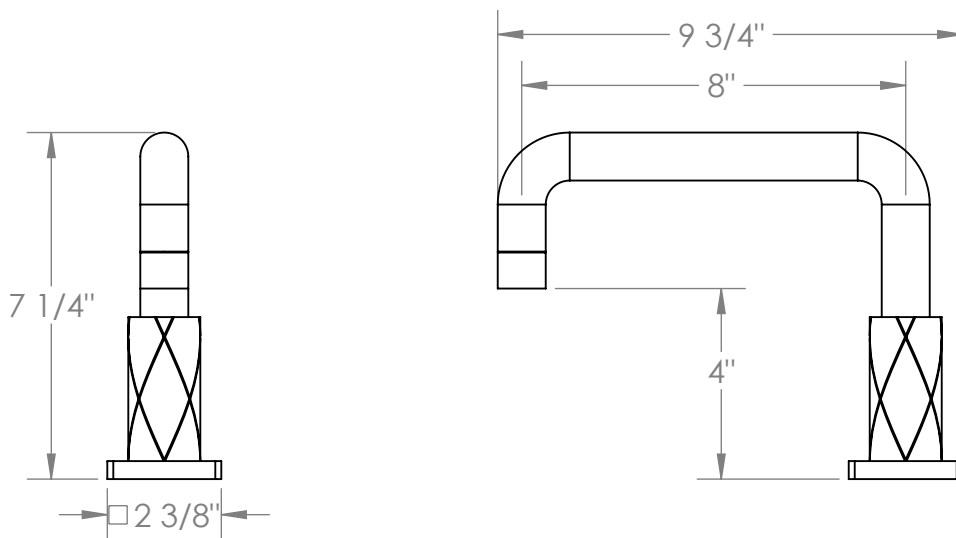

71-DS-LLO6

Deck Mounted Bath Spout

Meets the applicable requirements of ASME A112.18.1-2005/CSA B125.1-05, entitled "Plumbing Supply Fittings"

71-DS-LLD4
Deck Mounted Bath Spout

Meets the applicable requirements of ASME A112.18.1-2005/CSA B125.1-05, entitled "Plumbing Supply Fittings"

71-DS-LLP5
Deck Mounted Bath Spout

Meets the applicable requirements of ASME A112.18.1-2005/CSA B125.1-05, entitled "Plumbing Supply Fittings"