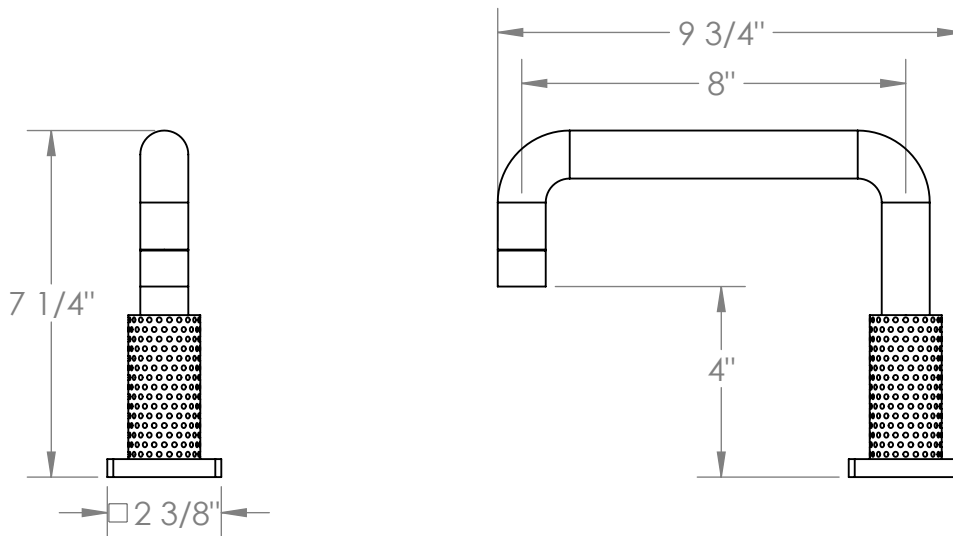

71-DS-LLO6

Deck Mounted Bath Spout

Meets the applicable requirements of ASME A112.18.1-2005/CSA B125.1-05, entitled "Plumbing Supply Fittings"

71-DS-LLD4
Deck Mounted Bath Spout

Meets the applicable requirements of ASME A112.18.1-2005/CSA B125.1-05, entitled "Plumbing Supply Fittings"

71-DS-LLP5
Deck Mounted Bath Spout

Meets the applicable requirements of ASME A112.18.1-2005/CSA B125.1-05, entitled "Plumbing Supply Fittings"